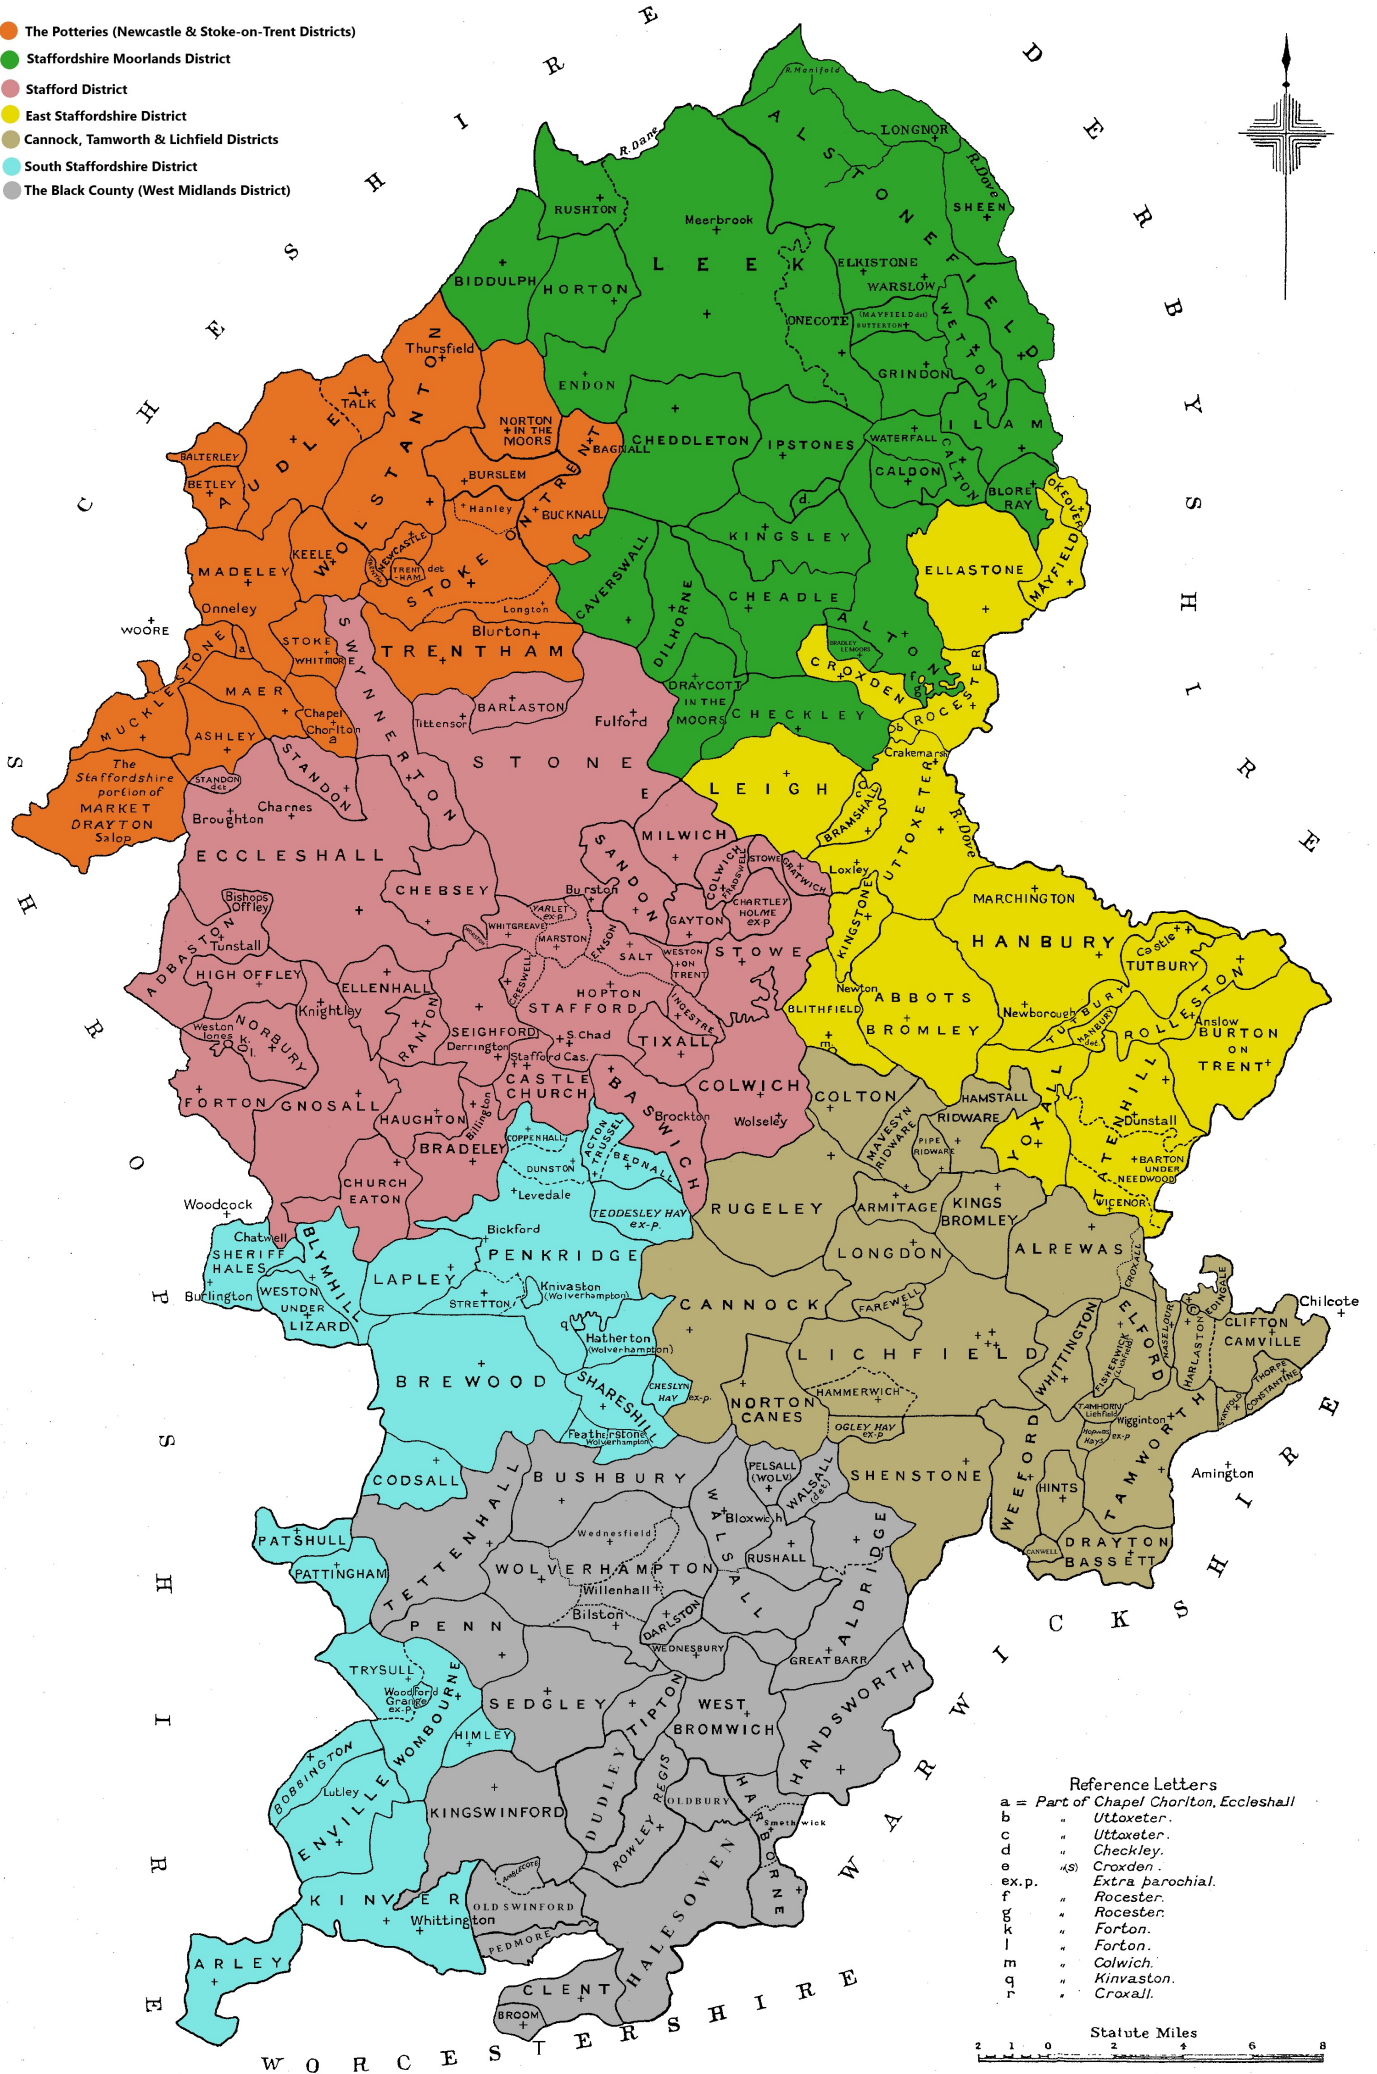

Staffordshire & the Black Country 1830 Parish Map

- The Potteries (Newcastle & Stoke-on-Trent Districts)
- Staffordshire Moorlands District
- Stafford District
- East Staffordshire District
- Cannock, Tamworth & Lichfield Districts
- South Staffordshire District
- The Black County (West Midlands District)

Reference Letters

- a = Part of Chapel Chorlton, Eccleshall
- b = Uttaxeter.
- c = Uttaxeter.
- d = Checkley.
- e (S) = Croxden.
- ex.p. = Extra parochial.
- f = Rocester.
- g = Rocester.
- h = Forton.
- i = Forton.
- j = Colwich.
- k = Kinvaston.
- l = Croxall.

Statute Miles